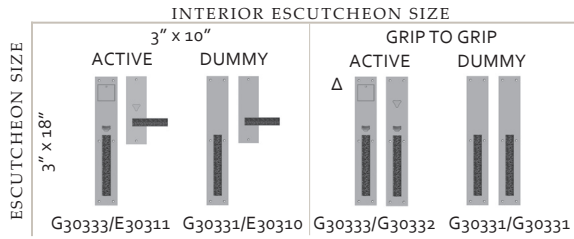

**TROUSDALE COLLECTION**

**THUMBLATCH ENTRY SET COMBINATIONS**

- Thumblatch Entry escutcheons may be combined with various grip styles and sizes. See price book or website for options.
  - Interior escutcheons may be combined with any lever, knob, or ring. See price book or website for options.
  - All Thumblatch Entry sets are available with mortise locks.
- Δ These Entry sets are available with tubular deadbolt/spring latch.

**PUSH/PULL SET COMBINATIONS**

- Push/Pull escutcheons are available in dummy or single cylinder and double cylinder dead bolt functions and may be combined with the grips. See price book or website for options.