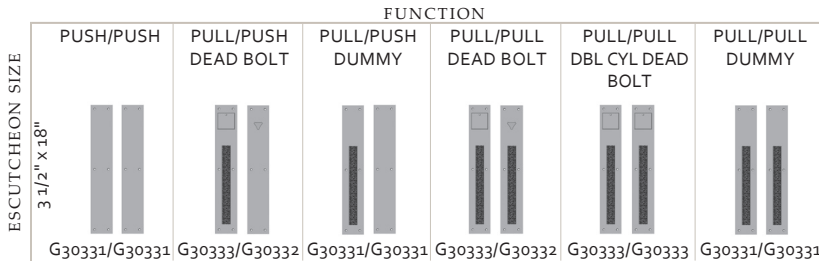

**TROUSDALE COLLECTION**

**THUMBLATCH ENTRY SET COMBINATIONS**

- Thumblatch Entry escutcheons may be combined with various grip styles and sizes. See price book or website for options.
  - Interior escutcheons may be combined with any lever, knob, or ring. See price book or website for options.
  - All Thumblatch Entry sets are available with mortise locks.
- Δ These Entry sets are available with tubular deadbolt/spring latch.

**PUSH/PULL SET COMBINATIONS**

- Push/Pull escutcheons are available in dummy or single cylinder and double cylinder dead bolt functions and may be combined with the grips. See price book or website for options.

**LEVER/KNOB, ENTRY, PRIVACY, PATIO, PASSAGE, & DUMMY SET COMBINATIONS**

- These escutcheons may be combined with any lever, knob, or ring. See price book and website for options.
- \* Sectional trim not available in mortise lock function.
- \*\*Privacy and Passage Sets with larger escutcheons also available in mortise lock function.
- † Large escutcheon sets shown are available in either a dead bolt or mortise lock function.