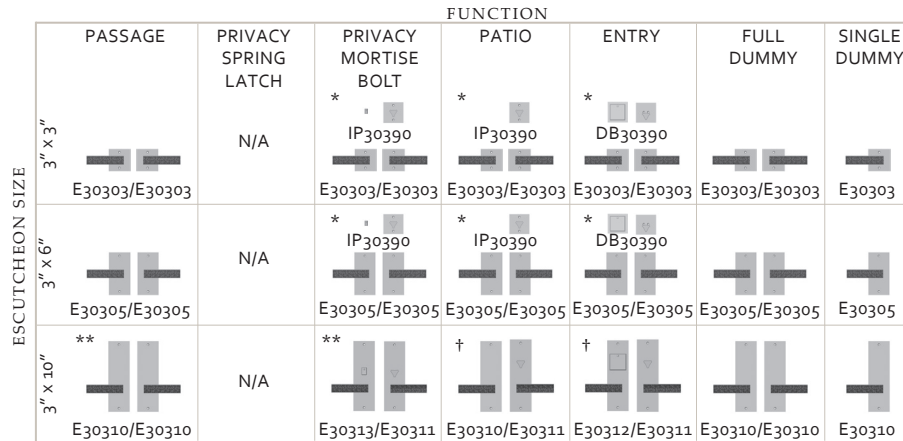

**TROUSDALE COLLECTION**

**THUMBLATCH ENTRY SET COMBINATIONS**

- Thumblatch Entry escutcheons may be combined with various grip styles and sizes. See price book or website for options.
  - Interior escutcheons may be combined with any lever, knob, or ring. See price book or website for options.
  - All Thumblatch Entry sets are available with mortise locks.
- Δ These Entry sets are available with tubular deadbolt/spring latch.

**PUSH/PULL SET COMBINATIONS**

- Push/Pull escutcheons are available in dummy or single cylinder and double cylinder dead bolt functions and may be combined with the grips. See price book or website for options.

**LEVER/KNOB, ENTRY, PRIVACY, PATIO, PASSAGE, & DUMMY SET COMBINATIONS**

- These escutcheons may be combined with any lever, knob, or ring. See price book and website for options.
- \* Sectional trim not available in mortise lock function.
- \*\*Privacy and Passage Sets with larger escutcheons also available in mortise lock function.
- † Large escutcheon sets shown are available in either a dead bolt or mortise lock function.

**TROUSDALE COLLECTION**

**MULTI-POINT SET COMBINATIONS**

		FUNCTION					
		LEVER HIGH			LEVER LOW		
ESCUTCHEON SIZE	PROFILE CYLINDER	ENTRY	PATIO	FULL DUMMY	ENTRY	PATIO	FULL DUMMY
		1 3/4" x 11"	 E30368/E30368	 E30365/E30368	 E30365/E30365	N/A	N/A
	AMERICAN CYLINDER	 E30367/E30366	 E30365/E30366	 E30365/E30365	 E30363/E30362	 E30361/E30362	 E30361/E30361