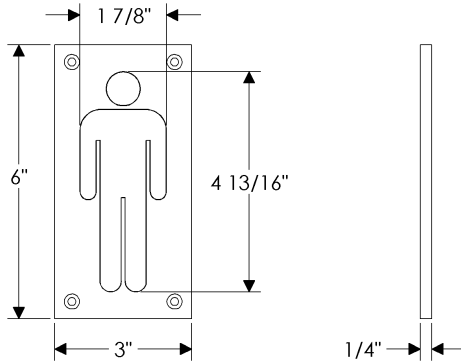

- Specify metal and patina.

Plaques

PL300M Plaque $154.00