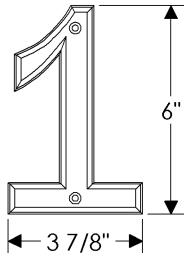

- Specify metal and patina.

House Numbers

House Numbers

3 7/8" x 6"

HN600
House Number "0".....$80.00

HN601
House Number "1".....$80.00

HN602
House Number "2".....$80.00

HN603
House Number "3".....$80.00

HN604
House Number "4".....$80.00

HN605
House Number "5".....$80.00

HN606
House Number "6".....$80.00

HN607
House Number "7".....$80.00

HN608
House Number "8".....$80.00

HN609
House Number "9".....$80.00