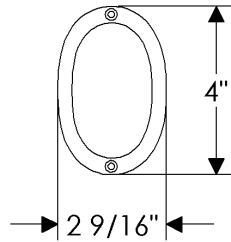

- Specify metal and patina.

House Numbers

House Numbers
4" - Century Gothic

N4000CG
House Number "0".....$80.00

N4001CG
House Number "1".....$80.00

N4002CG
House Number "2".....$80.00

N4003CG
House Number "3".....$80.00

N4004CG
House Number "4".....$80.00

N4005CG
House Number "5".....$80.00

N4006CG
House Number "6".....$80.00

N4007CG
House Number "7".....$80.00

N4008CG
House Number "8".....$80.00

N4009CG
House Number "9".....$80.00