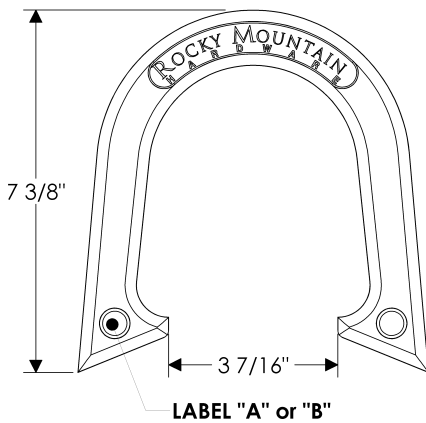

- Specify metal and patina.
- Specify individual HS100 letter "A" or "B"

Horseshoes and Stakes

HS110 Includes (2) HS100BL "A" Shoes
(2) HS100WL "B" Shoes
(2) ST136 Stakes $1070.00

HS120 Includes (2) HS100BL "A" Shoes
(2) HS100WL "B" Shoes
without Stakes . . . . . $ 636.00

HS100 Single Shoe . . . . . $ 159.00

ST136 Single Stake . . . . . $ 217.00

- Available in stainless steel only.

- Approximate shoe weight 2 1/2 lbs.