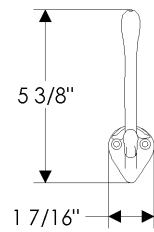

CH2 Coat Hook

5 3/8" ..... $ 66.00