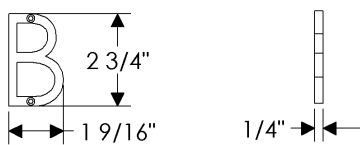

- Specify metal and patina.

House Letters

House Letters
2 3/4" - Century Gothic

- **L275A**
  House Letter "A".....$69.00
- **L275B**
  House Letter "B".....$69.00
- **L275C**
  House Letter "C".....$69.00
- **L275D**
  House Letter "D".....$69.00
- **L275E**
  House Letter "E".....$69.00
- **L275F**
  House Letter "F".....$69.00
- **L275G**
  House Letter "G".....$69.00

- **L275H**
  House Letter "H".....$69.00
- **L275I**
  House Letter "I".....$69.00
- **L275J**
  House Letter "J".....$69.00
- **L275K**
  House Letter "K".....$69.00
- **L275L**
  House Letter "L".....$69.00
- **L275M**
  House Letter "M".....$69.00
- **L275N**
  House Letter "N".....$69.00
- **L275O**
  House Letter "O".....$69.00
- **L275P**
  House Letter "P".....$69.00
- **L275Q**
  House Letter "Q".....$69.00
- **L275R**
  House Letter "R".....$69.00
- **L275S**
  House Letter "S"..... $69.00
- **L275T**
  House Letter "T".....$69.00
- **L275U**
  House Letter "U".....$69.00
- **L275V**
  House Letter "V".....$69.00
- **L275W**
  House Letter "W".....$69.00
- **L275X**
  House Letter "X".....$69.00
- **L275Y**
  House Letter "Y".....$69.00
- **L275Z**
  House Letter "Z".....$69.00