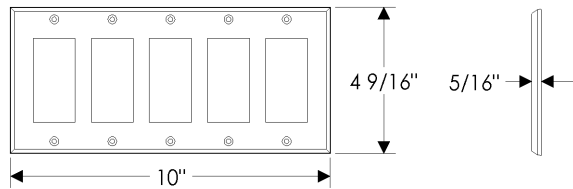

DSP5 Decora Style Switch and Receptacle Cover
10" x 4 9/16" . . . . . $ 146.00