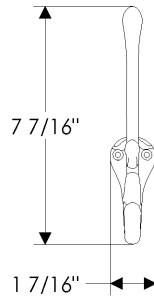

- Specify metal and patina.

Coat Hooks

CH1 Antler Hook

7 7/16" ..... $ 66.00