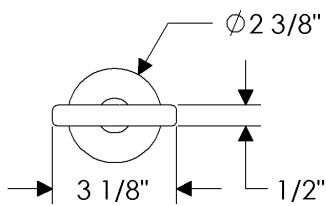

- Price includes your choice of any knob or lever.
- Combination is shown with T300 "T" Handle for illustration purposes only. Refer to Section A for desired handle.
- Specify metal and patina.

GVC Gas Valve Cover Plate

GVC Gas Valve Crank & Cover . . . . $ 351.00

- Includes 12" extension with 5/16" square female adapter. Specify if other type is needed.

Note: Extension can be cut down in the field.