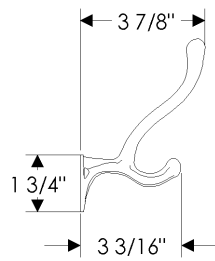

CH2 Coat Hook

5 3/8" ..... $ 66.00