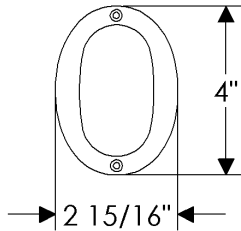

- Specify metal and patina.

House Numbers

House Numbers
4" - ITC Bookman

N4000
House Number "0".....$80.00

N4001
House Number "1".....$80.00

N4002
House Number "2".....$80.00

N4003
House Number "3".....$80.00

N4004
House Number "4".....$80.00

N4005
House Number "5".....$80.00

N4006
House Number "6".....$80.00

N4007
House Number "7".....$80.00

N4008
House Number "8".....$80.00

N4009
House Number "9".....$80.00