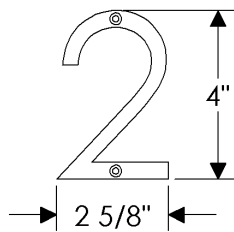

- Specify metal and patina.

House Numbers

House Numbers
4" - Century Gothic

N4000CG
House Number "0".....$80.00

N4001CG
House Number "1".....$80.00

N4002CG
House Number "2".....$80.00

N4003CG
House Number "3".....$80.00

N4004CG
House Number "4".....$80.00

N4005CG
House Number "5".....$80.00

N4006CG
House Number "6".....$80.00

N4007CG
House Number "7".....$80.00

N4008CG
House Number "8".....$80.00

N4009CG
House Number "9".....$80.00