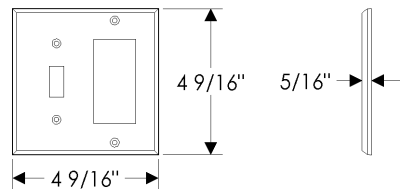

SPDSP2 Combination Switch
and Decora Style Cover
4 9/16" x 4 9/16" ..... $ 74.00