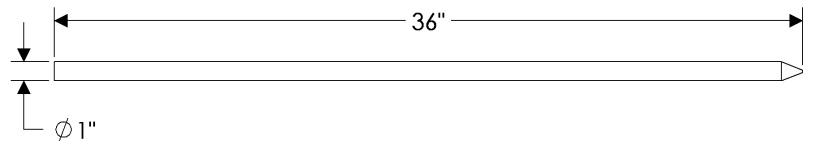

- Specify metal and patina.
- Specify individual HS100 letter "A" or "B"

Horseshoes and Stakes

HS110 Includes (2) HS100BL "A" Shoes
(2) HS100WL "B" Shoes
(2) ST136 Stakes $1070.00

HS120 Includes (2) HS100BL "A" Shoes
(2) HS100WL "B" Shoes
without Stakes . . . . . $ 636.00

HS100 Single Shoe . . . . . $ 159.00

ST136 Single Stake . . . . . $ 217.00

- Available in stainless steel only.

- Approximate shoe weight 2 1/2 lbs.