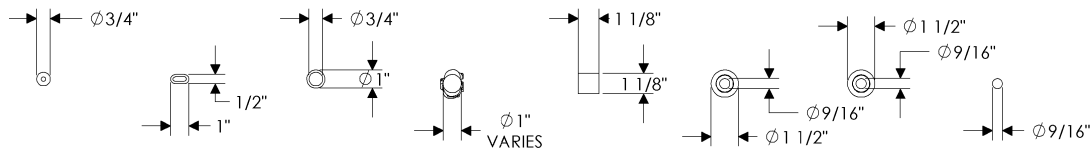

- **BA8132** 3/4" Round Baluster
  - Up to 48" length . . . . . $ 268.00
- **BA8336** 1" x 1/2" Oval Baluster
  - Up to 48" length . . . . . $ 247.00
- **BA8173** 3/4" Round Baluster w/ 1" ring
  - Up to 54" length . . . . . $ 247.00
- **BA6843** Ø1" varies Branch Baluster
  - Up to 48" length . . . . . $ 330.00
- **BA7022** 1 1/8" x 1 1/8" Square Baluster
  - Up to 41" length . . . . . $ 259.00
- **BA7142** Ø9/16" varies Round Baluster
  - Up to 44" length . . . . . $ 281.00
- **BA7075** Ø9/16" varies Round Baluster
  - Up to 45" length . . . . . $ 268.00
- **BA7555** Ø9/16" varies Round Baluster
  - Up to 45" length . . . . . $ 209.00