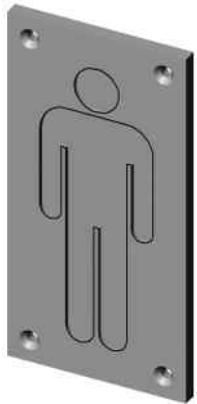

- Specify metal and patina.

Plaques

PL300M Plaque $154.00