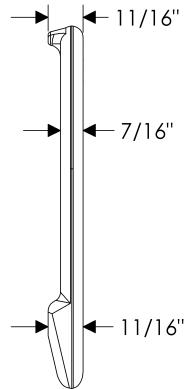

- Specify metal and patina.
- Specify individual HS100 letter "A" or "B"

Horseshoes and Stakes

HS110 Includes (2) HS100BL "A" Shoes
(2) HS100WL "B" Shoes
(2) ST136 Stakes $1070.00

HS120 Includes (2) HS100BL "A" Shoes
(2) HS100WL "B" Shoes
without Stakes . . . . . $ 636.00

HS100 Single Shoe . . . . . $ 159.00

ST136 Single Stake . . . . . $ 217.00

- Available in stainless steel only.

- Approximate shoe weight 2 1/2 lbs.