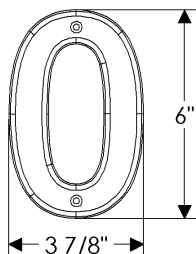

- Specify metal and patina.

House Numbers

House Numbers

3 7/8" x 6"

HN600
House Number "0".....$80.00

HN601
House Number "1".....$80.00

HN602
House Number "2".....$80.00

HN603
House Number "3".....$80.00

HN604
House Number "4".....$80.00

HN605
House Number "5".....$80.00

HN606
House Number "6".....$80.00

HN607
House Number "7".....$80.00

HN608
House Number "8".....$80.00

HN609
House Number "9".....$80.00