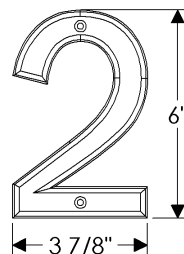

- Specify metal and patina.

House Numbers

House Numbers

3 7/8" x 6"

HN600
House Number "0".....$80.00

HN601
House Number "1".....$80.00

HN602
House Number "2".....$80.00

HN603
House Number "3".....$80.00

HN604
House Number "4".....$80.00

HN605
House Number "5".....$80.00

HN606
House Number "6".....$80.00

HN607
House Number "7".....$80.00

HN608
House Number "8".....$80.00

HN609
House Number "9".....$80.00