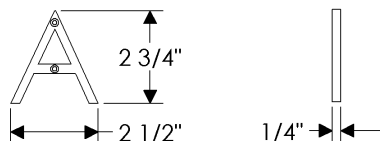

- Specify metal and patina.

House Letters

House Letters
2 3/4" - Century Gothic

- **L275A**
  House Letter "A".....$69.00
- **L275B**
  House Letter "B".....$69.00
- **L275C**
  House Letter "C".....$69.00
- **L275D**
  House Letter "D".....$69.00
- **L275E**
  House Letter "E".....$69.00
- **L275F**
  House Letter "F".....$69.00
- **L275G**
  House Letter "G".....$69.00

- **L275H**
  House Letter "H".....$69.00
- **L275I**
  House Letter "I".....$69.00
- **L275J**
  House Letter "J".....$69.00
- **L275K**
  House Letter "K".....$69.00
- **L275L**
  House Letter "L".....$69.00
- **L275M**
  House Letter "M".....$69.00
- **L275N**
  House Letter "N".....$69.00
- **L275O**
  House Letter "O".....$69.00
- **L275P**
  House Letter "P".....$69.00
- **L275Q**
  House Letter "Q".....$69.00
- **L275R**
  House Letter "R".....$69.00
- **L275S**
  House Letter "S"..... $69.00
- **L275T**
  House Letter "T".....$69.00
- **L275U**
  House Letter "U".....$69.00
- **L275V**
  House Letter "V".....$69.00
- **L275W**
  House Letter "W".....$69.00
- **L275X**
  House Letter "X".....$69.00
- **L275Y**
  House Letter "Y".....$69.00
- **L275Z**
  House Letter "Z".....$69.00