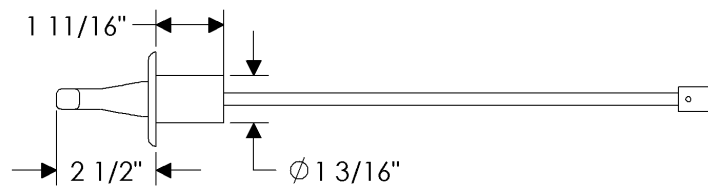

- Price includes your choice of any knob or lever.
- Combination is shown with T300 "T" Handle for illustration purposes only. Refer to Section A for desired handle.
- Specify metal and patina.

GVC Gas Valve Cover Plate

GVC Gas Valve Crank & Cover . . . . $ 351.00

- Includes 12" extension with 5/16" square female adapter. Specify if other type is needed.

Note: Extension can be cut down in the field.