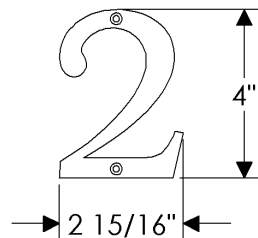

- Specify metal and patina.

House Numbers

House Numbers
4" - ITC Bookman

N4000
House Number "0".....$80.00

N4001
House Number "1".....$80.00

N4002
House Number "2".....$80.00

N4003
House Number "3".....$80.00

N4004
House Number "4".....$80.00

N4005
House Number "5".....$80.00

N4006
House Number "6".....$80.00

N4007
House Number "7".....$80.00

N4008
House Number "8".....$80.00

N4009
House Number "9".....$80.00