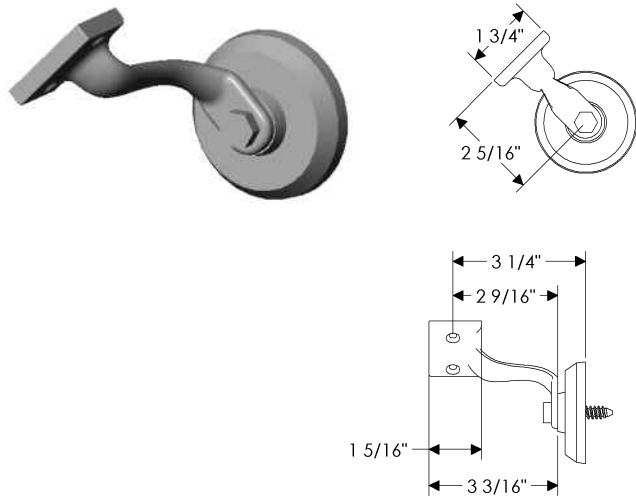

- Product is shown with E417 Round Escutcheon for illustration purposes only. Refer to Section B for escutcheon styles and specifications.
- Specify escutcheon style, metal, patina, and leather or texture.

HB Handrail Bracket (Continued)

HB Handrail Bracket

with E828 Fleur de Lis Escutcheon 2" x 8"	$ 171.00
with E10820 Round Briggs Escutcheon 2 1/2"	$ 126.00
with E10800 Briggs Escutcheon 2 3/8" x 7"	$ 152.00
with E21005 Mack Escutcheon 2 1/2" x 4 1/2"	$ 135.00
with E30303 Square Trousdale Escutcheon 3" x 3"	$ 175.00
with E30403 Hammered Escutcheon 2 1/2" x 4 1/2"	$ 135.00
with E30503 Convex Escutcheon 2 1/2" x 4 1/2"	$ 209.00
with E30603 Corbel Arched Escutcheon 2 1/2" x 4 1/2"	$ 209.00
with E30703 Corbel Rectangular Escutcheon 2 1/2" x 4 1/2"	$ 209.00
with E30802 Round Bordeaux Escutcheon 2 1/2"	$ 175.00
with E30803 Round Bordeaux Escutcheon 3 1/4"	$ 175.00

with E30804 Bordeaux Escutcheon 2 1/2" x 4 1/2"	$ 209.00
with E30806 Oval Bordeaux Escutcheon 2 1/2" x 5 1/2"	$ 209.00

- Shipped with 3" lag screw.