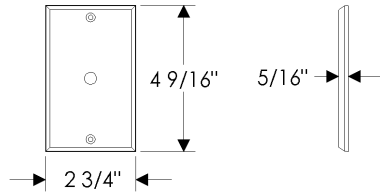

- Custom layouts available. Call RMH for pricing.
- Specify metal and patina.

Miscellaneous Covers

SP1-CABLE Cable Cover
2 3/4" x 4 9/16" ..... $ 49.00