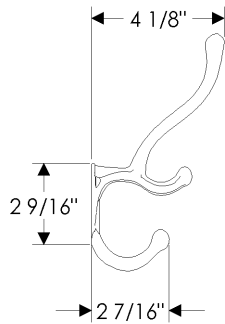

- Specify metal and patina.

Coat Hooks

CH1 Antler Hook

7 7/16" ..... $ 66.00